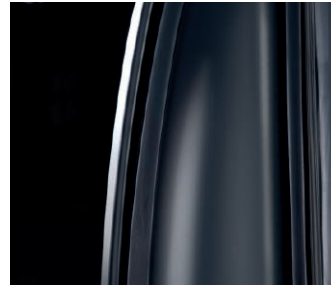

Black Limited Edition

Features

- **Electronic Birò Card;**
- **Defrost grid windscreen;**
- **Portable Bluetooth speaker;**
- **Foldable umbrella with Birò logo;**
- **3 point safety belts;**
- **USB port;**
- **Two-speed selector + Boost;**
- **Tyres:** with car type tread 145/60 R13;
- **Structure:** super matt black;
- **Alloy wheels:** super matt black;
- **Front ABS case:** painted matt anthracite grey;
- **Rear window:** darkened;
- **Roof window:** darkened;
- **Window fixing washers:** with visible stainless steel screws;
- **Side mirrors:** big size (Maxi) and rectangular-shaped;
- **Removable doors:** with internal and external screen print, gloss/matt black effect;
- **Door hinges:** with visible stainless steel screws;
- **Door handle:** with iron plate screwed on with visible stainless steel screws;
- **Door trimming:** covered with imitation leather;
- **Pre-fitted side parts:** painted matt anthracite grey;
- **Rear lights:** protected with matt black iron frame and black plastic grille;
- **Front rotomoulded part:** with 2 metal plates painted metallized anthracite grey, screwed on with visible stainless steel screws and engraved Birò logo;
- **Rear rotomoulded part:** with 1 metal plate painted metallized anthracite grey, screwed on with visible stainless steel screws;
- **Internal metal plates:** painted anthracite grey, screwed on with stainless steel screws and customized engraving of the plate "Handbuilt in Italy for" with the owner's name added;
- **Seats, backrests and headrests:** black fabric (the headrest is larger than the standard one);
- **Steering wheel:** with black spokes and cap and Estrima logo;
- **Mat:** black rubber with bubble pattern;
- **Side mat holders:** stainless steel;
- **Dashboard:** screen print with new design.